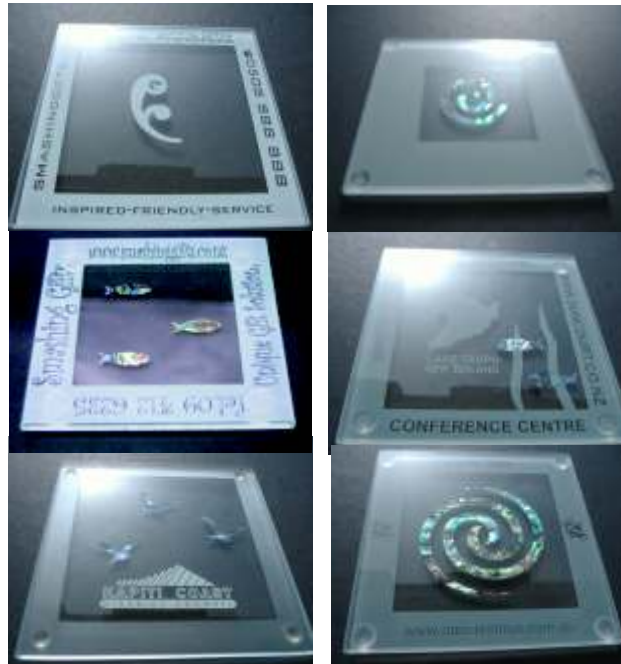

## paua/ frost coasters

NZ made glass coasters utilising NZ paua shell combine your company logo and custom cut paua shell to draw attention to your brand

A very highly perceived value gift , that will be treasured and remain in front of your client with your details at their fingertips

we can customise shapes to suit your requirements our design team are ready to help

indicative prices based on 100x \$5.00 ex gst  
artwork setup fee \$55

lasering setup may apply, very dependent on amount and shape of paua used